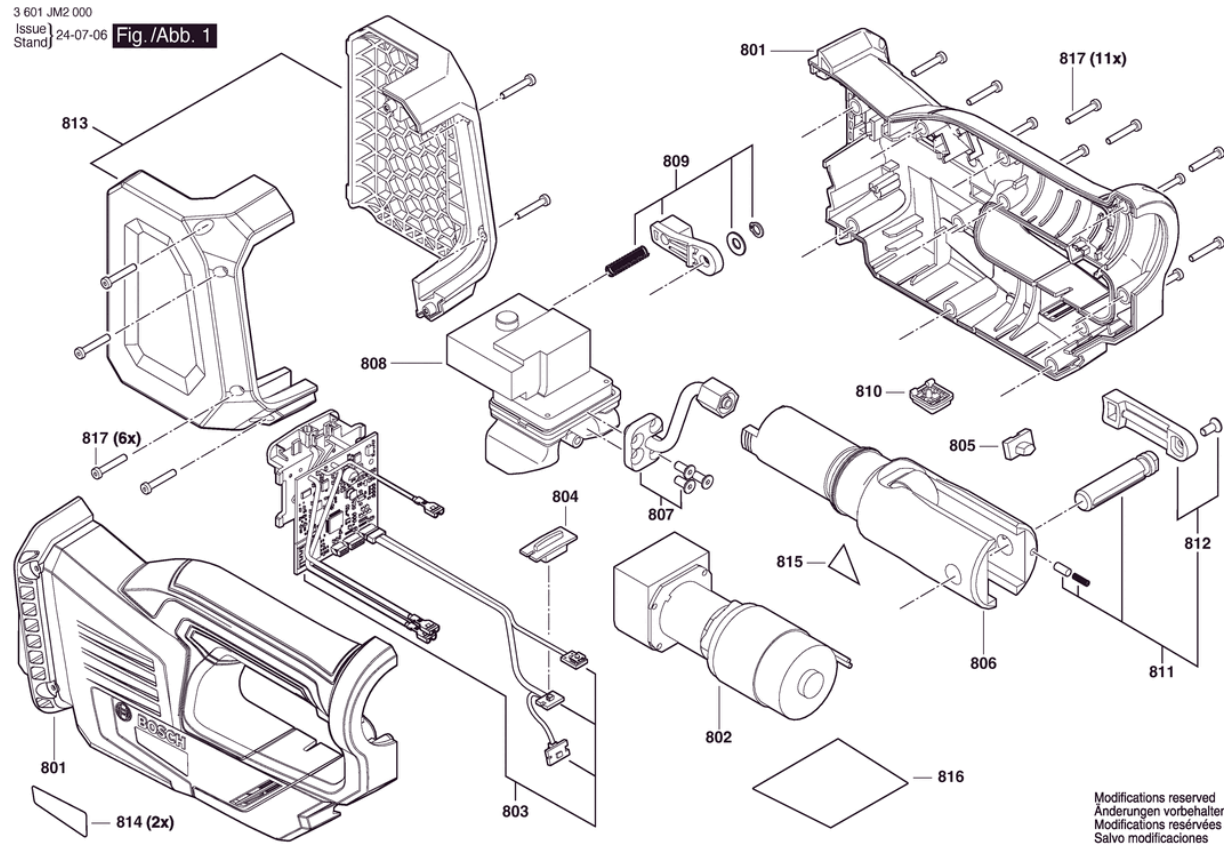

Illustration - Type - E

Illustration - Type - E

Spare parts list

Item	Part Number	Description	Illustration	Price	Quantity	Price Group
1000	1 601 11A A9A	Nameplate	0		1	14
1000	1 607 000 F5D	Tool Drive	0		1	57
1000	1 607 000 F65	Manufacturer's nameplate	0		1	14